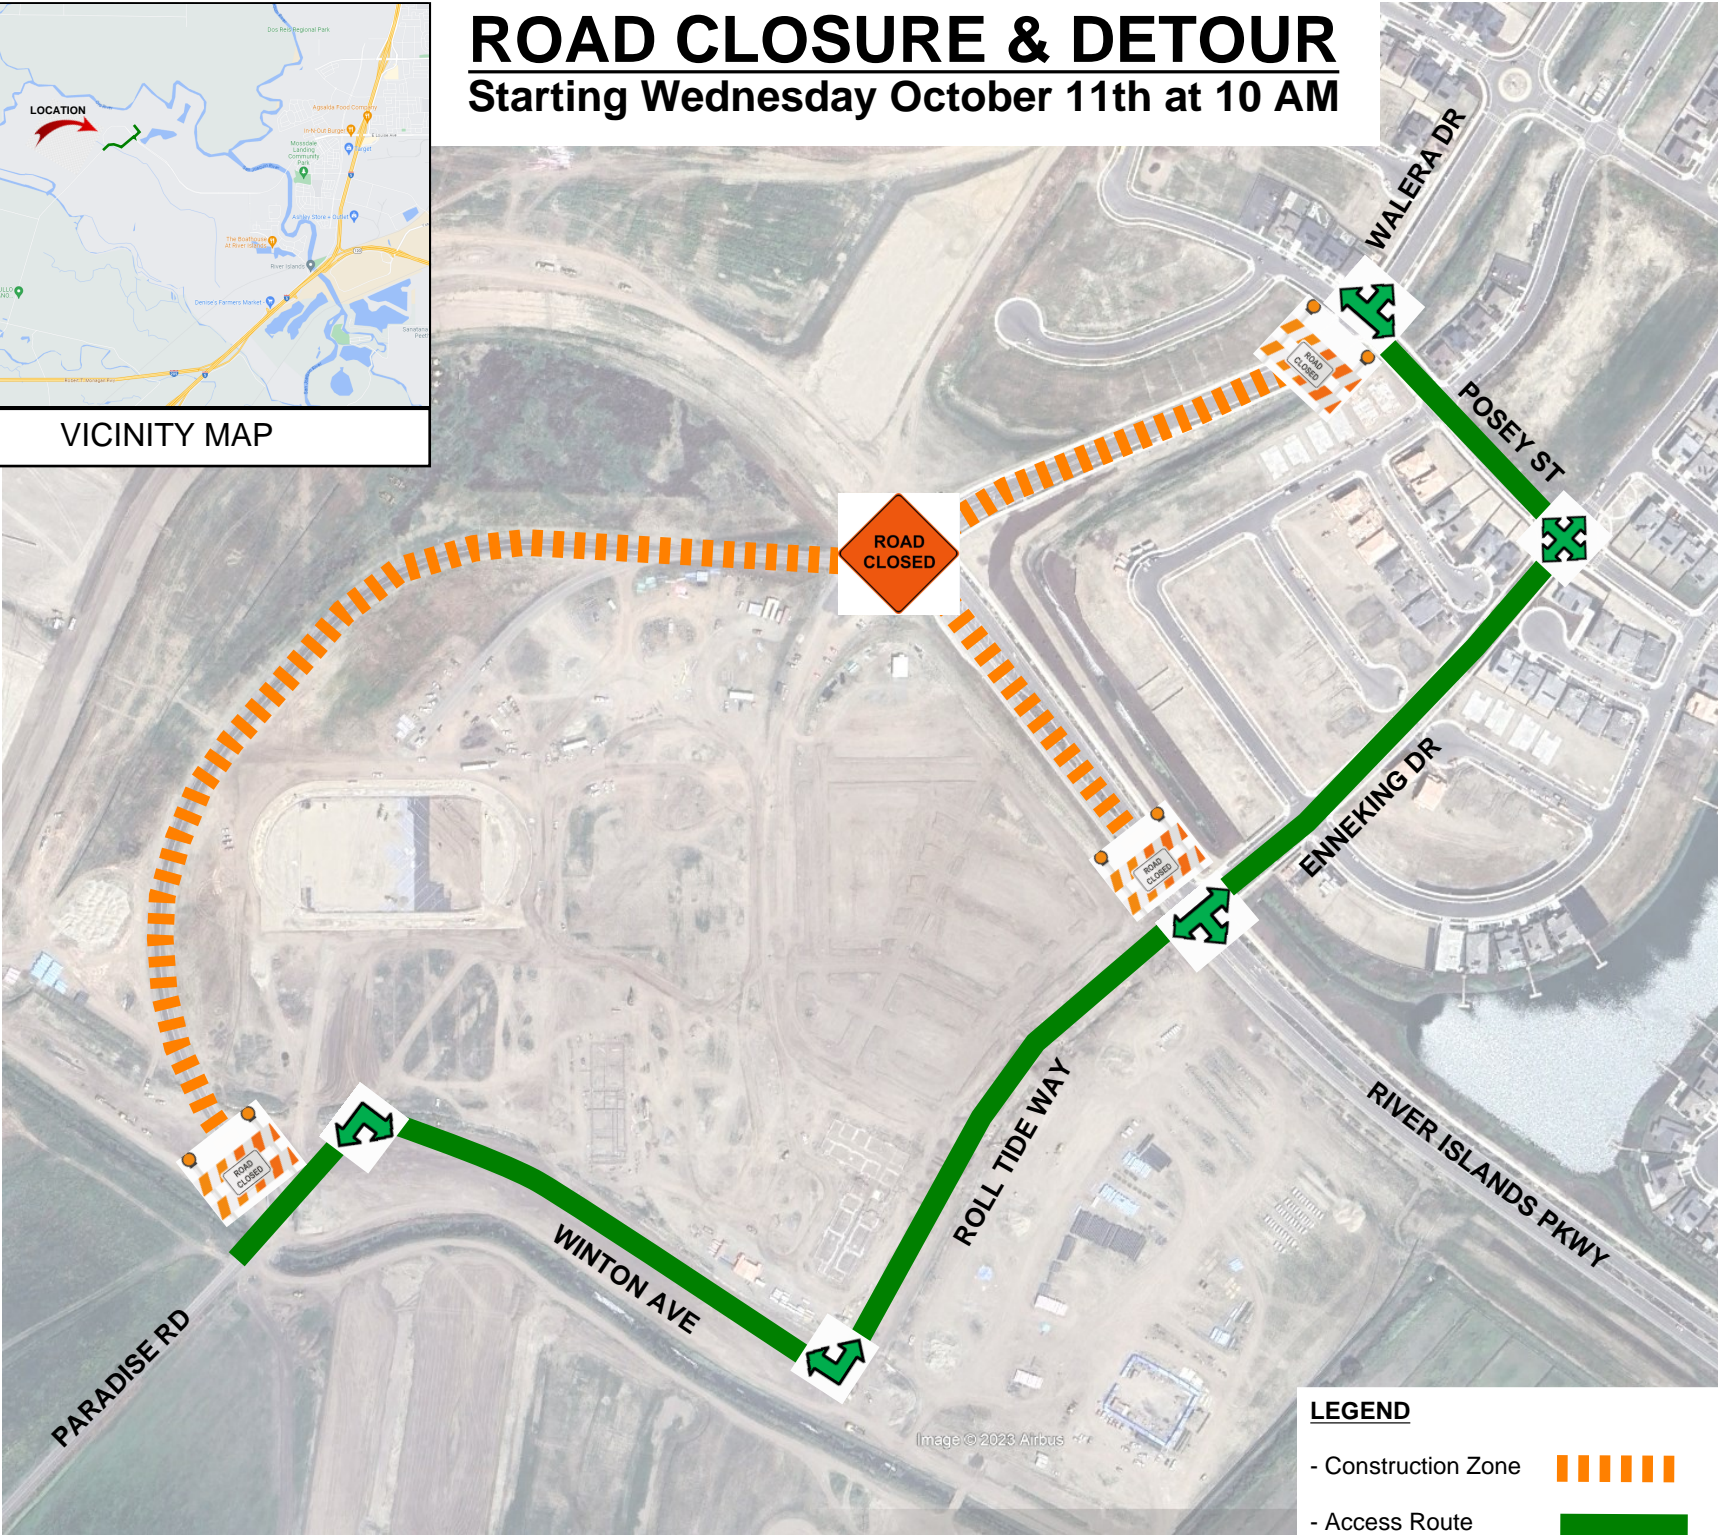

# ROAD CLOSURE & DETOUR

Starting Wednesday October 11th at 10 AM

VICINITY MAP

### LEGEND

- Construction Zone 
- Access Route 