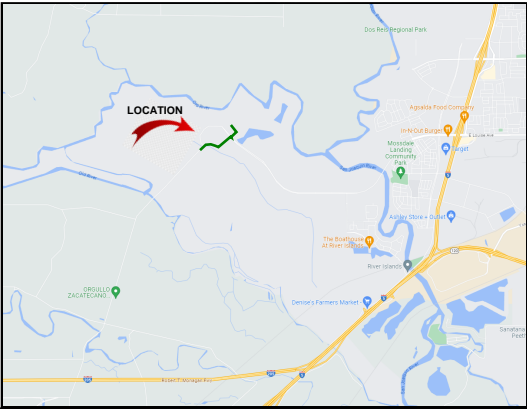

# ROAD CLOSURE & DETOUR

Starting Wednesday October 11th at 10 AM

VICINITY MAP

### LEGEND

- Construction Zone 
- Access Route 